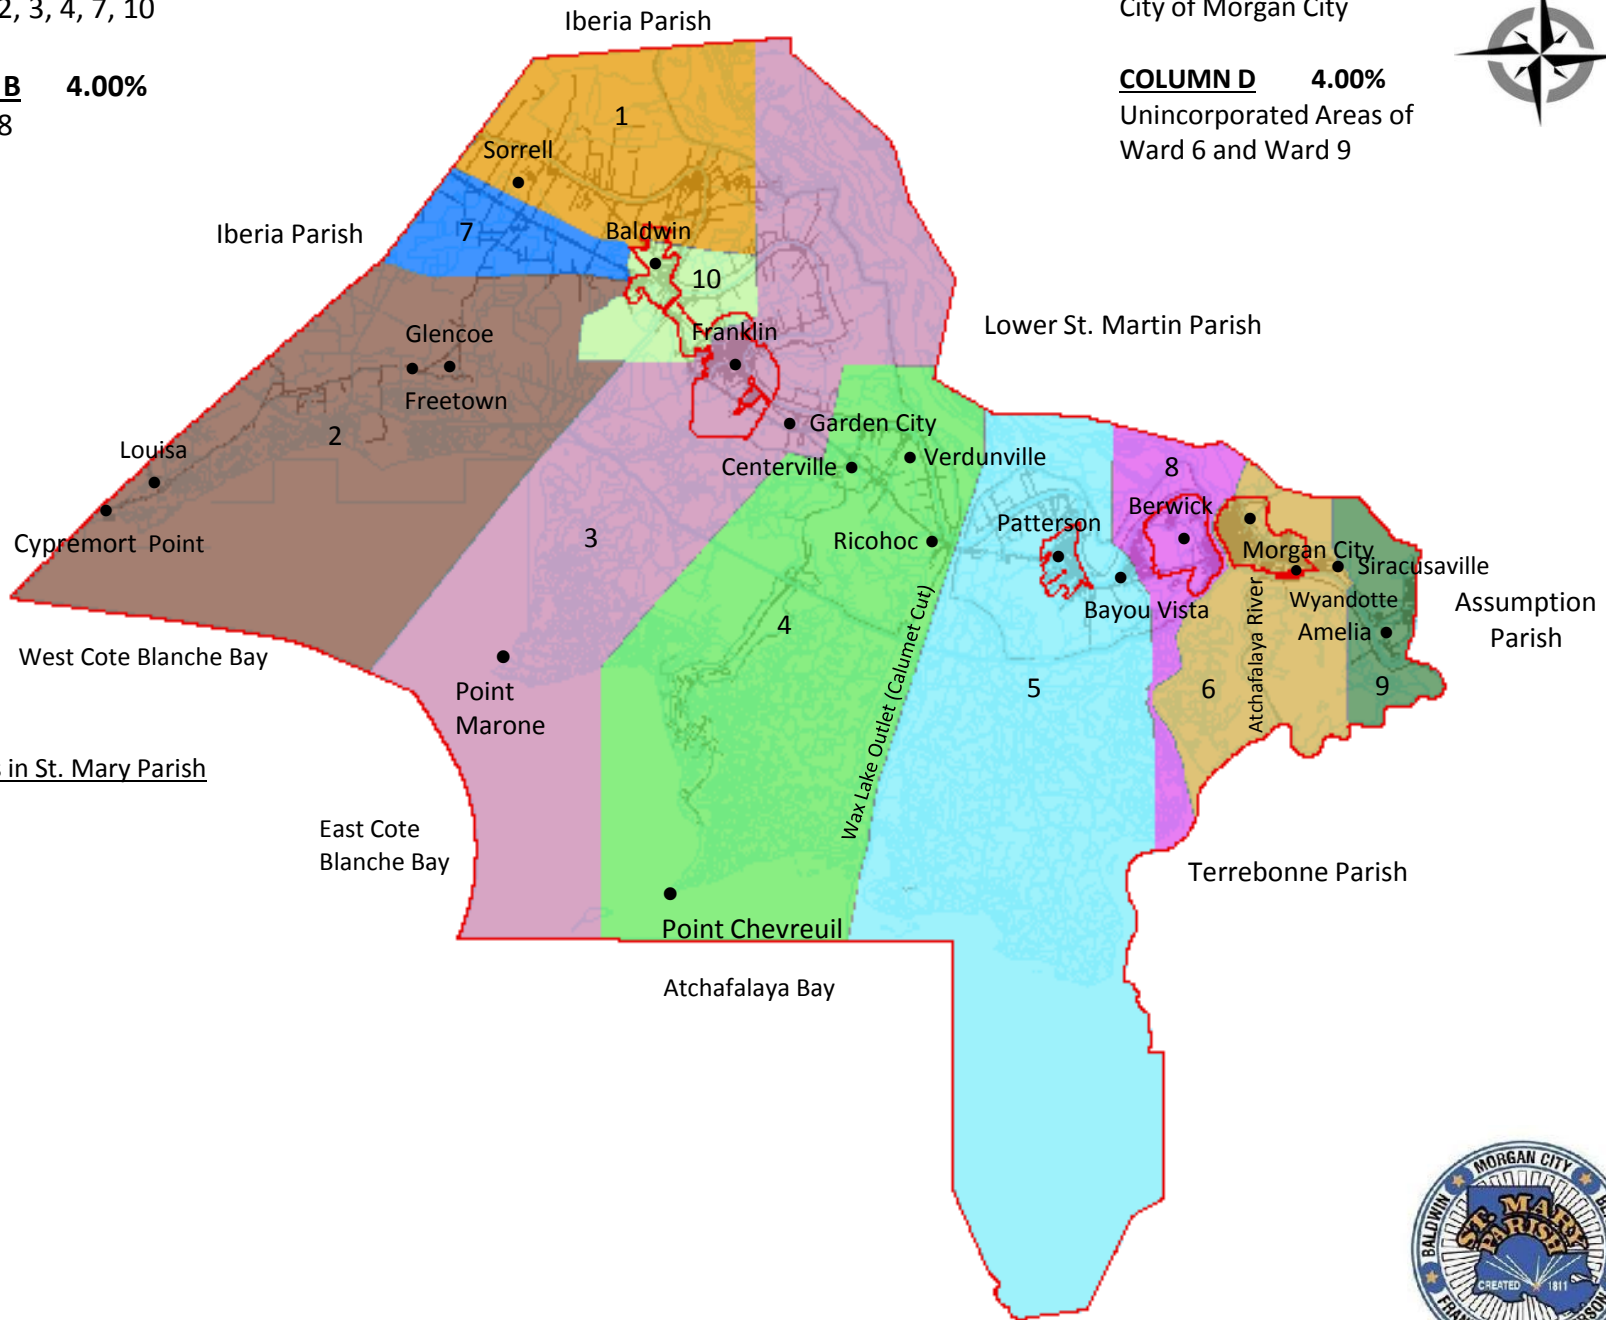

St. Mary Parish, Louisiana

COLUMN A 4.00%
Wards 1, 2, 3, 4, 7, 10

COLUMN B 4.00%
Wards 5, 8

COLUMN C 4.30%
City of Morgan City

COLUMN D 4.00%
Unincorporated Areas of
Ward 6 and Ward 9

Communities in St. Mary Parish

- Amelia
- *Baldwin
- Bayou Vista
- *Berwick
- Centerville
- Charenton
- *Franklin
- Freetown
- Garden City
- Glenco
- Louisa
- *Morgan City
- *Patterson
- Siracusaville
- Sorrell
- Ricohoc
- Verdunville
- Wyandotte

*Indicates incorporated areas